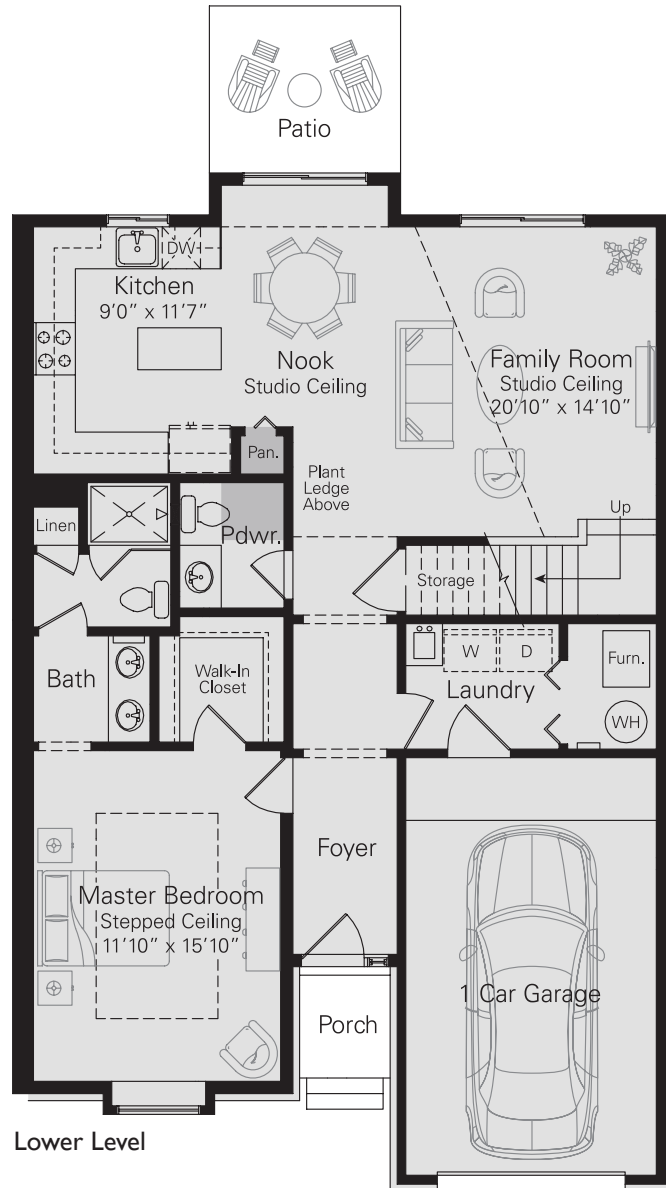

# GALLIARD

2 Bedroom, 2.5 Bath  
Apartment Home  
1,446 sq. ft.

Lower Level

Upper Level

(586) 231-5258

Fax (989) 400-4924

EncoreAtAshbyPreserve@KMGPrestige.com

www.RentEncoreAshbyPreserve.com

TTY 711

25879 Ashby Drive  
Harrison Twp., MI 48045

Room dimensions and square feet are approximate.