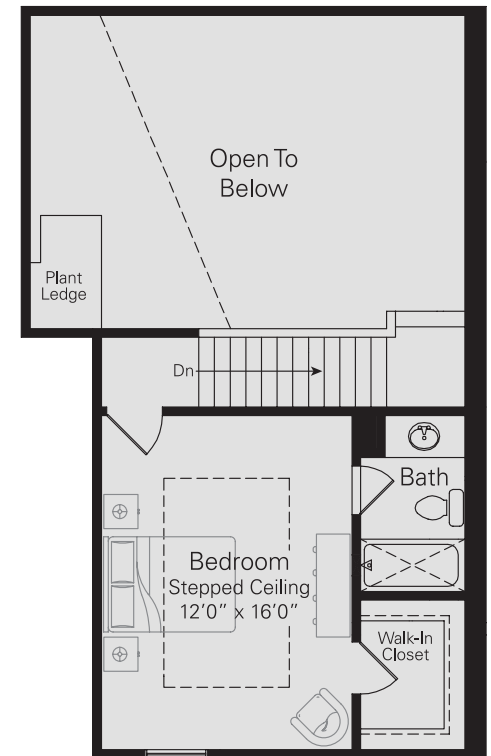

# GALLIARD

2 Bedroom, 2.5 Bath  
Apartment Home  
1,446 sq. ft.

Lower Level

Upper Level

(586) 231-5258

Fax (989) 400-4924

EncoreAtAshbyPreserve@KMGPrestige.com

www.RentEncoreAshbyPreserve.com

TTY 711

25879 Ashby Drive  
Harrison Twp., MI 48045

Room dimensions and square feet are approximate.