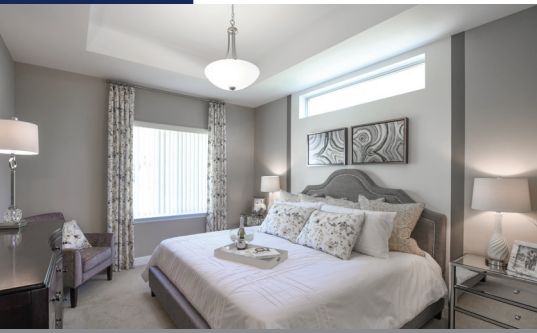

# HARMONY

2 Bedroom, 2 Bath  
Apartment Home  
1,364 sq. ft.

**ENCORE**  
AT ASHBY PRESERVE

25879 Ashby Drive  
Harrison Twp., MI 48045

(586) 231-5258

Fax (989) 400-4924

EncoreAtAshbyPreserve@KMGPrestige.com