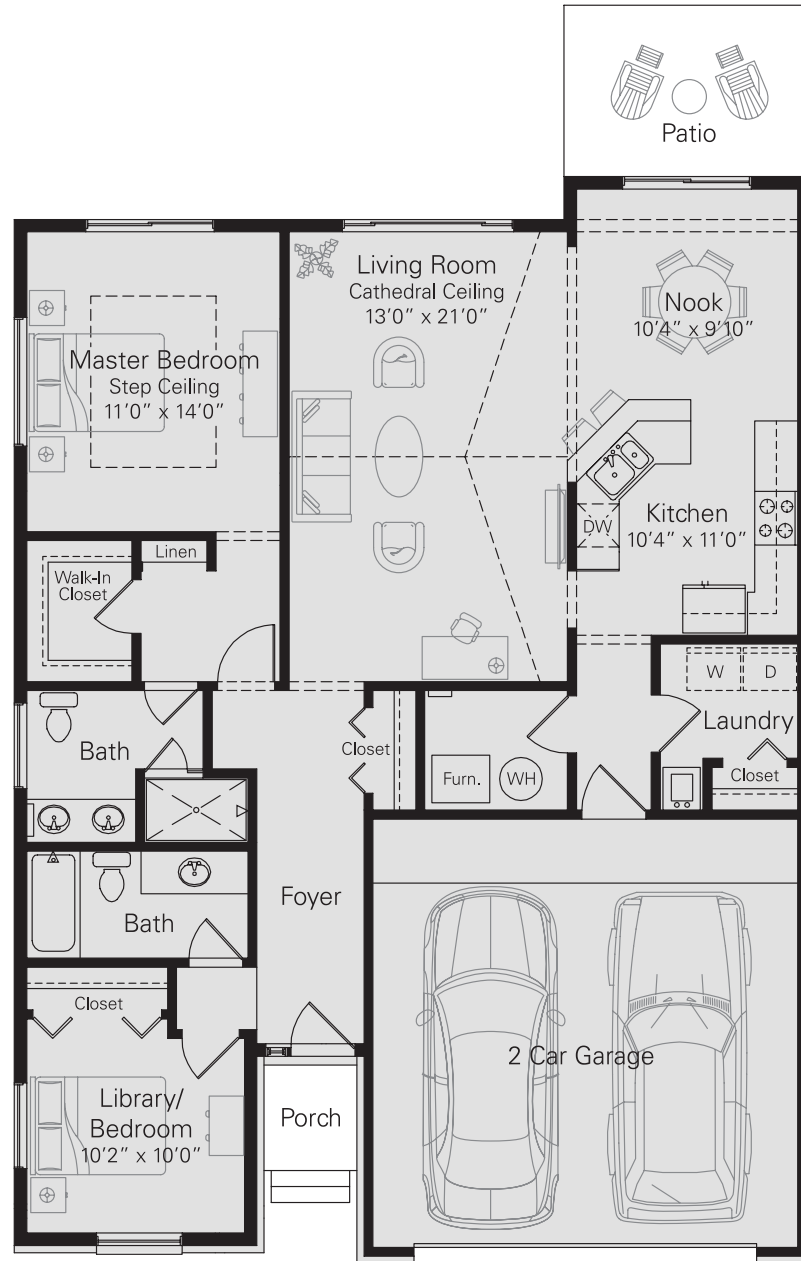

# HARMONY

2 Bedroom, 2 Bath  
Apartment Home  
1,364 sq. ft.

**ENCORE**  
AT ASHBY PRESERVE

25879 Ashby Drive  
Harrison Twp., MI 48045

(586) 231-5258

Fax (989) 400-4924

EncoreAtAshbyPreserve@KMGPrestige.com

www.RentEncoreAshbyPreserve.com

TTY 711

Room dimensions and square feet are approximate.

10/15/19